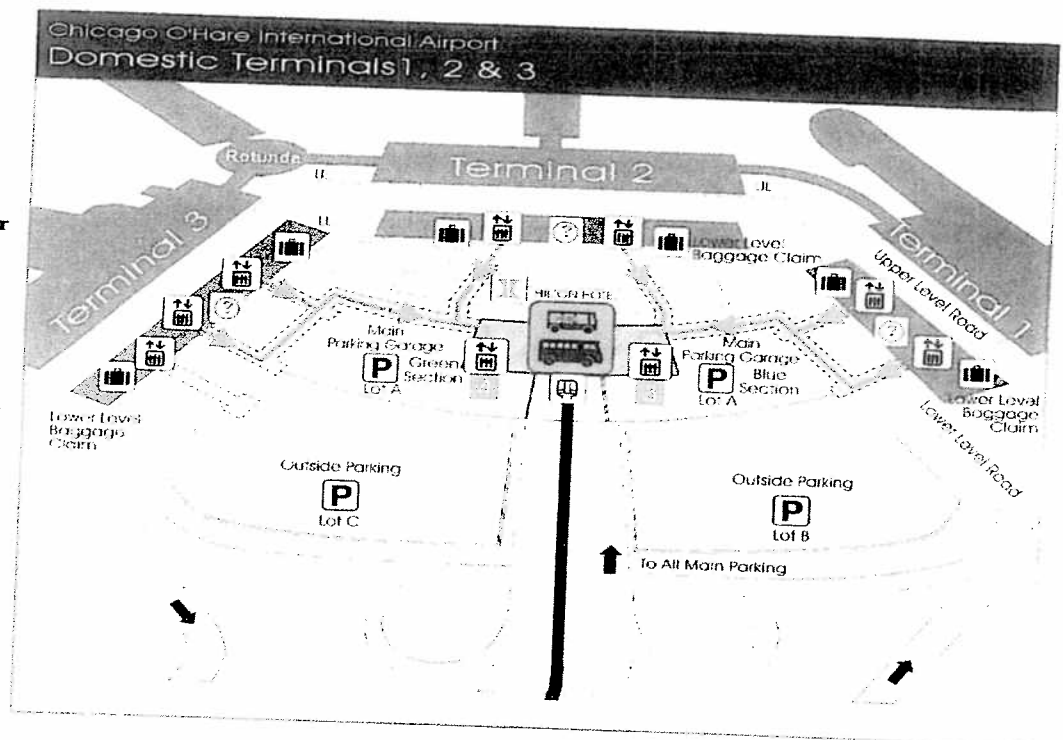

AIRPORT TRANSPORTATION

O'Hare International Airport

The hotel provides a complimentary shuttle bus for the Hyatt Regency O'Hare and the Hyatt Rosemont that runs continuously every 15 minutes.

The shuttle stops at Door 1 of the Bus/Shuttle Center for pick-up.

Arrivals from International Terminal 5E, please call the hotel for transportation service.

Directions:
The **Bus/Shuttle Center** is centrally located between Terminals 1, 2 and 3. Follow the overhead signs in the Baggage Claim (Lower Level) areas of each **Domestic Terminal** to the nearest underground **Pedestrian Walkway**. Proceed to Elevator Centers 3 or 4 and press the **Bus/Shuttle Center** button.

Legend:

- Baggage Claim
- Information
- Pedestrian Walkway (at Basement Level)
- Elevator Center